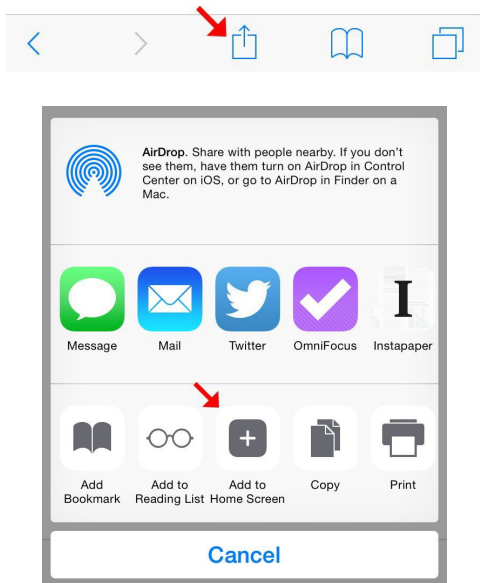

# HOW ADD JOURNEY TO HOME SCREEN

Adding the EXOS icon to your home screen allows for easy access to Journey from your smart phone.

## iPhone

Tap the **bookmark** icon and tap **Add to Home screen**. The icon will appear on your home screen like any other app shortcut or widget, so you can drag it around and put it wherever you like.

## Android

Tap the **menu button** and tap **Add to home screen**. The icon will appear on your home screen like any other app shortcut or widget, so you can drag it around and put it wherever you like.